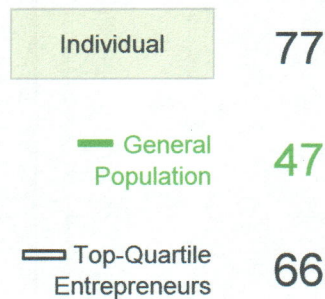

Coaches' Insight Report for McCabe, Annette Marie

12/19/2016

OVERALL TALENT SCORE

The overall score is the summary result of the EP10 assessment, expressed as a percent score. It is the most predictive of an individual's potential for excellence in an entrepreneurial role.

INDIVIDUAL TALENT SCORES

Gallup calculates an individual score (0–100 scale) for each of the 10 entrepreneurial talents based on the EP10 assessment results. The 10 individual talent scores below illustrate the intensity of each talent, expressed as a percent score. These bars help explain where an individual can make the greatest contribution in an entrepreneurial activity. A higher score illustrates a strong evidence of the given construct or talent.

The results of the individual are compared to two designated research benchmark groups: the general population and entrepreneurs in the top quartile of the Gallup database. The general population is a nationally representative sample of working age adults in the United States.