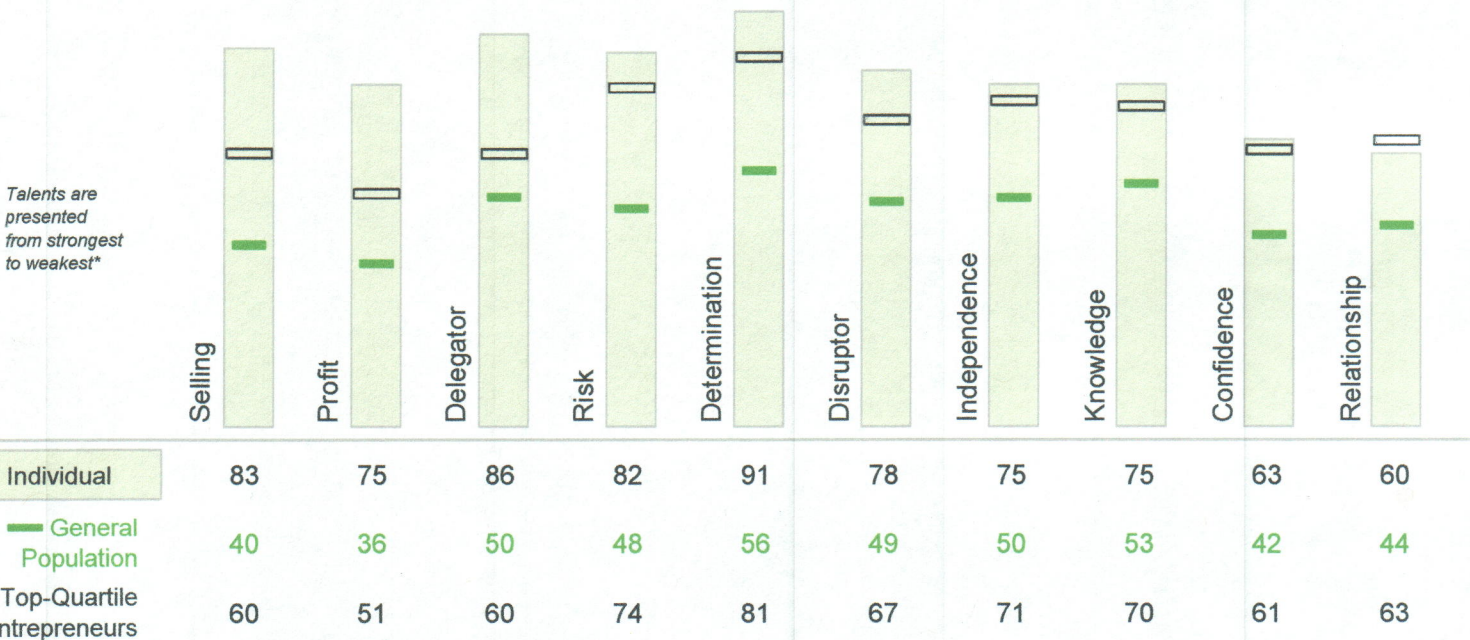

Coaches' Insight Report for McCabe, Annette Marie

12/19/2016

OVERALL TALENT SCORE

The overall score is the summary result of the EP10 assessment, expressed as a percent score. It is the most predictive of an individual's potential for excellence in an entrepreneurial role.

INDIVIDUAL TALENT SCORES

Gallup calculates an individual score (0–100 scale) for each of the 10 entrepreneurial talents based on the EP10 assessment results. The 10 individual talent scores below illustrate the intensity of each talent, expressed as a percent score. These bars help explain where an individual can make the greatest contribution in an entrepreneurial activity. A higher score illustrates a strong evidence of the given construct or talent.

The results of the individual are compared to two designated research benchmark groups: the general population and entrepreneurs in the top quartile of the Gallup database. The general population is a nationally representative sample of working age adults in the United States.

* Please note that some talents are more common than others among entrepreneurs, thus higher raw scores could be associated with lower ranking and vice versa.