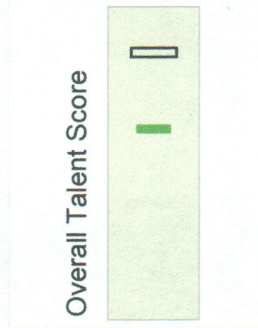

Coaches' Insight Report for McCabe, Annette Marie

12/19/2016

OVERALL TALENT SCORE

The overall score is the summary result of the EP10 assessment, expressed as a percent score. It is the most predictive of an individual's potential for excellence in an entrepreneurial role.

INDIVIDUAL TALENT SCORES

Gallup calculates an individual score (0–100 scale) for each of the 10 entrepreneurial talents based on the EP10 assessment results. The 10 individual talent scores below illustrate the intensity of each talent, expressed as a percent score. These bars help explain where an individual can make the greatest contribution in an entrepreneurial activity. A higher score illustrates a strong evidence of the given construct or talent.